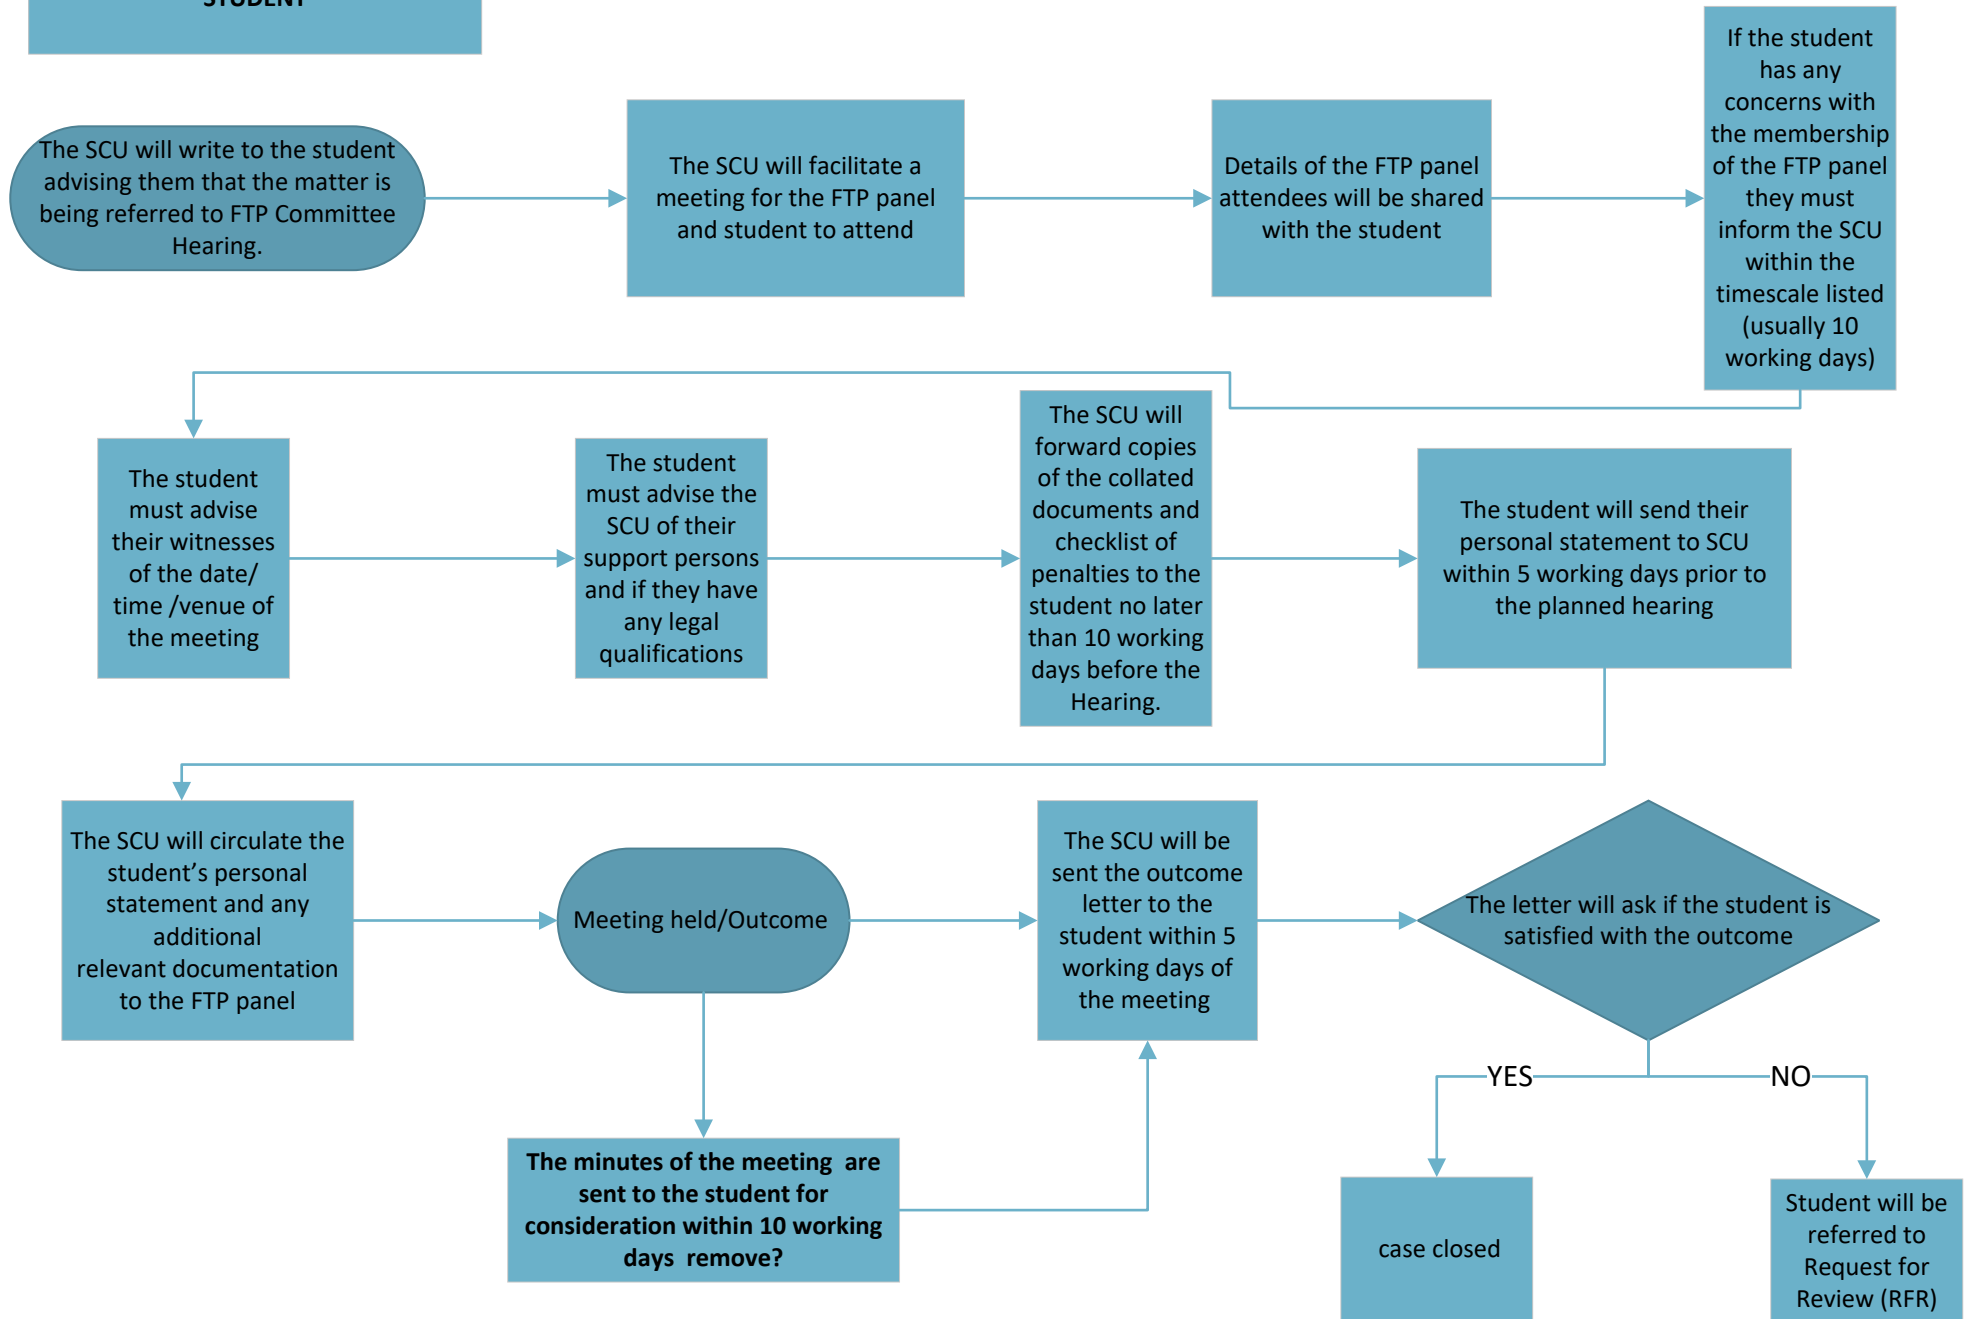

FITNESS TO PRACTICE COMMITTEE - STUDENT

Key:
 FTP - Fitness to Practice
 SCU - Student Casework Unit